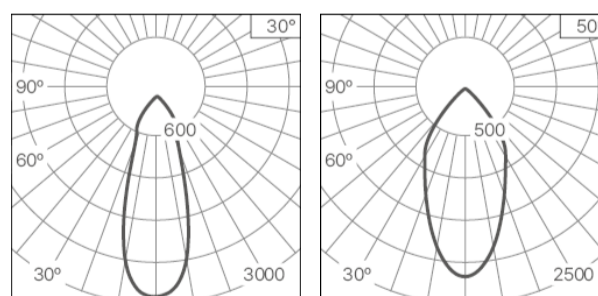

Kailux

Last Update : 2023 . 08

Code

E0605-18C30B000 / E0605-18C30D000

Technical data

LED Source	COB
Luminous Flux (lm)	1725(3000K)
Power (W)	18
Luminous efficiency (lm/W)	95
Beam angle (°)	30, 50
Color Temperature (K)	3000
CRI	≥80
Installation	Floor, Wall
Dimension (mm)	161 x 180 x 203
Housing	Diecast aluminium body, Stainless steel screws, Silicone seal gaskets
Diffuser	Clear tempered glass
Reflector	Aluminium
Optic	-
IP rating	65
Finish Color	Dark gray powdercoat finish
Electrical Data	AC 220~240V, 50~60Hz or DC 24V
Control	-
Certification	-

Drawing

Photometric Data

Condition	18W . 3000K . 1725lm
-----------	----------------------

Kailux

Last Update : 2023 . 08

Code

E0605-25C30B000 / E0605-25C30D000

Technical data

LED Source	COB
Luminous Flux (lm)	1912(3000K)
Power (W)	25
Luminous efficiency (lm/W)	76
Beam angle (°)	30, 50
Color Temperature (K)	3000
CRI	≥80
Installation	Floor, Wall
Dimension (mm)	161 x 180 x 203
Housing	Diecast aluminium body, Stainless steel screws, Silicone seal gaskets
Diffuser	Clear tempered glass
Reflector	Aluminium
Optic	-
IP rating	65
Finish Color	Dark gray powdercoat finish
Electrical Data	AC 220~240V, 50~60Hz or DC 24V
Control	-
Certification	-

Drawing

Photometric Data

Condition	25W . 3000K . 1910lm
-----------	----------------------