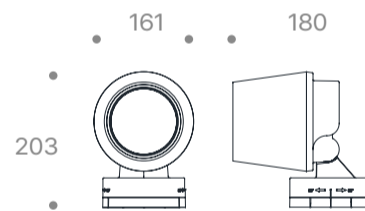

Kailux

Last Update : 2023 . 08

Code

E0605-18C30B000 / E0605-18C30D000

Technical data

LED Source	COB
Luminous Flux (lm)	1725(3000K)
Power (W)	18
Luminous efficiency (lm/W)	95
Beam angle (°)	30, 50
Color Temperature (K)	3000
CRI	≥80
Installation	Floor, Wall
Dimension (mm)	161 x 180 x 203
Housing	Diecast aluminium body, Stainless steel screws, Silicone seal gaskets
Diffuser	Clear tempered glass
Reflector	Aluminium
Optic	-
IP rating	65
Finish Color	Dark gray powdercoat finish
Electrical Data	AC 220~240V, 50~60Hz or DC 24V
Control	-
Certification	-

Drawing

Photometric Data

Condition	18W . 3000K . 1725lm
-----------	----------------------

Kailux

Last Update : 2023 . 08

Code

E0605-25C30B000 / E0605-25C30D000

Technical data

LED Source	COB
Luminous Flux (lm)	1912(3000K)
Power (W)	25
Luminous efficiency (lm/W)	76
Beam angle (°)	30, 50
Color Temperature (K)	3000
CRI	≥80
Installation	Floor, Wall
Dimension (mm)	161 x 180 x 203
Housing	Diecast aluminium body, Stainless steel screws, Silicone seal gaskets
Diffuser	Clear tempered glass
Reflector	Aluminium
Optic	-
IP rating	65
Finish Color	Dark gray powdercoat finish
Electrical Data	AC 220~240V, 50~60Hz or DC 24V
Control	-
Certification	-

Drawing

Photometric Data

Condition	25W . 3000K . 1910lm
-----------	----------------------