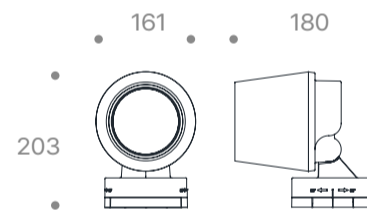

Kailux

Last Update : 2023 . 08

Code

E0605-18C30B000 / E0605-18C30D000

Technical data

LED Source	COB
Luminous Flux (lm)	1725(3000K)
Power (W)	18
Luminous efficiency (lm/W)	95
Beam angle (°)	30, 50
Color Temperature (K)	3000
CRI	≥80
Installation	Floor, Wall
Dimension (mm)	161 x 180 x 203
Housing	Diecast aluminium body, Stainless steel screws, Silicone seal gaskets
Diffuser	Clear tempered glass
Reflector	Aluminium
Optic	-
IP rating	65
Finish Color	Dark gray powdercoat finish
Electrical Data	AC 220~240V, 50~60Hz or DC 24V
Control	-
Certification	-

Drawing

Photometric Data

Condition	18W . 3000K . 1725lm
-----------	----------------------

Kailux

Last Update : 2023 . 08

Code

E0605-25C30B000 / E0605-25C30D000

Technical data

LED Source	COB
Luminous Flux (lm)	1912(3000K)
Power (W)	25
Luminous efficiency (lm/W)	76
Beam angle (°)	30, 50
Color Temperature (K)	3000
CRI	≥80
Installation	Floor, Wall
Dimension (mm)	161 x 180 x 203
Housing	Diecast aluminium body, Stainless steel screws, Silicone seal gaskets
Diffuser	Clear tempered glass
Reflector	Aluminium
Optic	-
IP rating	65
Finish Color	Dark gray powdercoat finish
Electrical Data	AC 220~240V, 50~60Hz or DC 24V
Control	-
Certification	-

Drawing

Photometric Data

Condition	25W . 3000K . 1910lm
-----------	----------------------