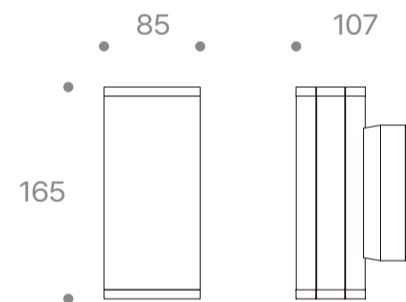

**Kailux**

Last Update : 2023 . 08

**Code**  
E0411-20C30Z000

**Technical data**

LED Source	COB
Luminous Flux (lm)	715 x 2(3000K)
Power (W)	7.5 x 2
Luminous efficiency (lm/W)	83
Beam angle (°)	12, 24, 36
Color Temperature (K)	3000
CRI	≥80
Installation	Wall
Dimension (mm)	165 x 107 x 85
Housing	Diecast aluminium body, Stainless steel screws, Silicone seal gaskets
Diffuser	Clear tempered glass
Reflector	Aluminium
Optic	-
IP rating	65
Finish Color	Dark gray powdercoat finish
Electrical Data	AC 220~240V, 50~60 Hz
Control	-
Certification	-

**Drawing**

**Photometric Data**

Condition	7.5W x 2 . 3000K . 715lm x 2
-----------	------------------------------

**Kailux**

Last Update : 2023 . 08

**Code**  
E0411-20C30Z000-H

**Technical data**

LED Source	COB
Luminous Flux (lm)	747 x 2(3000K)
Power (W)	7.5 x 2
Luminous efficiency (lm/W)	83
Beam angle (°)	12, 24, 36
Color Temperature (K)	3000
CRI	≥80
Installation	Wall
Dimension (mm)	225 x 107 x 85
Housing	Diecast aluminium body, Stainless steel screws, Silicone seal gaskets
Diffuser	Clear tempered glass
Reflector	Aluminium
Optic	-
IP rating	65
Finish Color	Dark gray powdercoat finish
Electrical Data	AC 220~240V, 50~60 Hz
Control	-
Certification	KS

**Drawing**

**Photometric Data**

Condition	7.5W x 2 . 3000K . 747lm x 2
-----------	------------------------------