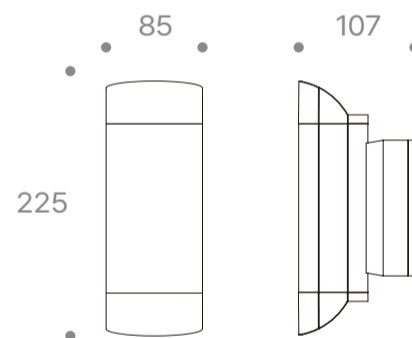

**Kailux**

Last Update : 2023 . 08

**Code**  
E0411-20C30Z000

**Technical data**

LED Source	COB
Luminous Flux (lm)	715 x 2(3000K)
Power (W)	7.5 x 2
Luminous efficiency (lm/W)	83
Beam angle (°)	12, 24, 36
Color Temperature (K)	3000
CRI	≥80
Installation	Wall
Dimension (mm)	165 x 107 x 85
Housing	Diecast aluminium body, Stainless steel screws, Silicone seal gaskets
Diffuser	Clear tempered glass
Reflector	Aluminium
Optic	-
IP rating	65
Finish Color	Dark gray powdercoat finish
Electrical Data	AC 220~240V, 50~60 Hz
Control	-
Certification	-

**Drawing**

**Photometric Data**

Condition	7.5W x 2 . 3000K . 715lm x 2
-----------	------------------------------

**Kailux**

Last Update : 2023 . 08

**Code**  
E0411-20C30Z000-H

**Technical data**

LED Source	COB
Luminous Flux (lm)	747 x 2(3000K)
Power (W)	7.5 x 2
Luminous efficiency (lm/W)	83
Beam angle (°)	12, 24, 36
Color Temperature (K)	3000
CRI	≥80
Installation	Wall
Dimension (mm)	225 x 107 x 85
Housing	Diecast aluminium body, Stainless steel screws, Silicone seal gaskets
Diffuser	Clear tempered glass
Reflector	Aluminium
Optic	-
IP rating	65
Finish Color	Dark gray powdercoat finish
Electrical Data	AC 220~240V, 50~60 Hz
Control	-
Certification	KS

**Drawing**

**Photometric Data**

Condition	7.5W x 2 . 3000K . 747lm x 2
-----------	------------------------------