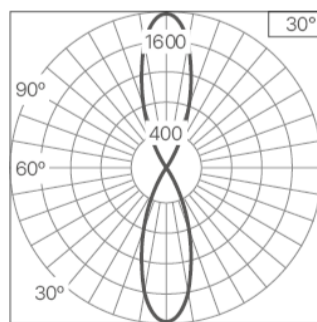

**Kailux**

Last Update : 2023 . 08

**Code**  
E0411-20C30Z000

**Technical data**

LED Source	COB
Luminous Flux (lm)	715 x 2(3000K)
Power (W)	7.5 x 2
Luminous efficiency (lm/W)	83
Beam angle (°)	12, 24, 36
Color Temperature (K)	3000
CRI	≥80
Installation	Wall
Dimension (mm)	165 x 107 x 85
Housing	Diecast aluminium body, Stainless steel screws, Silicone seal gaskets
Diffuser	Clear tempered glass
Reflector	Aluminium
Optic	-
IP rating	65
Finish Color	Dark gray powdercoat finish
Electrical Data	AC 220~240V, 50~60 Hz
Control	-
Certification	-

**Drawing**

**Photometric Data**

Condition	7.5W x 2 . 3000K . 715lm x 2
-----------	------------------------------

**Kailux**

Last Update : 2023 . 08

**Code**  
E0411-20C30Z000-H

**Technical data**

LED Source	COB
Luminous Flux (lm)	747 x 2(3000K)
Power (W)	7.5 x 2
Luminous efficiency (lm/W)	83
Beam angle (°)	12, 24, 36
Color Temperature (K)	3000
CRI	≥80
Installation	Wall
Dimension (mm)	225 x 107 x 85
Housing	Diecast aluminium body, Stainless steel screws, Silicone seal gaskets
Diffuser	Clear tempered glass
Reflector	Aluminium
Optic	-
IP rating	65
Finish Color	Dark gray powdercoat finish
Electrical Data	AC 220~240V, 50~60 Hz
Control	-
Certification	KS

**Drawing**

**Photometric Data**

Condition	7.5W x 2 . 3000K . 747lm x 2
-----------	------------------------------