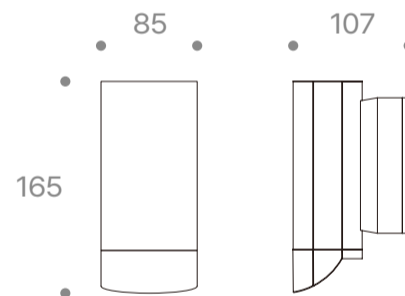

**Kailux**

Last Update : 2023 . 08

**Code**  
E0410-10C30Z000

**Technical data**

LED Source	COB
Luminous Flux (lm)	715(3000K)
Power (W)	7.5
Luminous efficiency (lm/W)	95
Beam angle (°)	12, 24, 36
Color Temperature (K)	3000
CRI	≥80
Installation	Wall
Dimension (mm)	135 x 107 x 85
Housing	Diecast aluminium body, Stainless steel screws, Silicone seal gaskets
Diffuser	Clear tempered glass
Reflector	Aluminium
Optic	-
IP rating	65
Finish Color	Dark gray powdercoat finish
Electrical Data	AC 220~240V, 50~60 Hz
Control	-
Certification	KS

**Drawing**

**Photometric Data**

Condition	7.5W . 3000K . 715lm
-----------	----------------------

Kailux

Last Update : 2023 . 08

**Code**  
E0410-10C30Z000-H

**Technical data**

LED Source	COB
Luminous Flux (lm)	747(3000K)
Power (W)	7.5
Luminous efficiency (lm/W)	99
Beam angle (°)	12, 24, 36
Color Temperature (K)	3000
CRI	≥80
Installation	Wall
Dimension (mm)	165 x 107 x 85
Housing	Diecast aluminium body, Stainless steel screws, Silicone seal gaskets
Diffuser	Clear tempered glass
Reflector	Aluminium
Optic	-
IP rating	65
Finish Color	Dark gray powdercoat finish
Electrical Data	AC 220~240V, 50~60 Hz
Control	-
Certification	KS

**Drawing**

**Photometric Data**

Condition	7.5W . 3000K . 747lm
-----------	----------------------