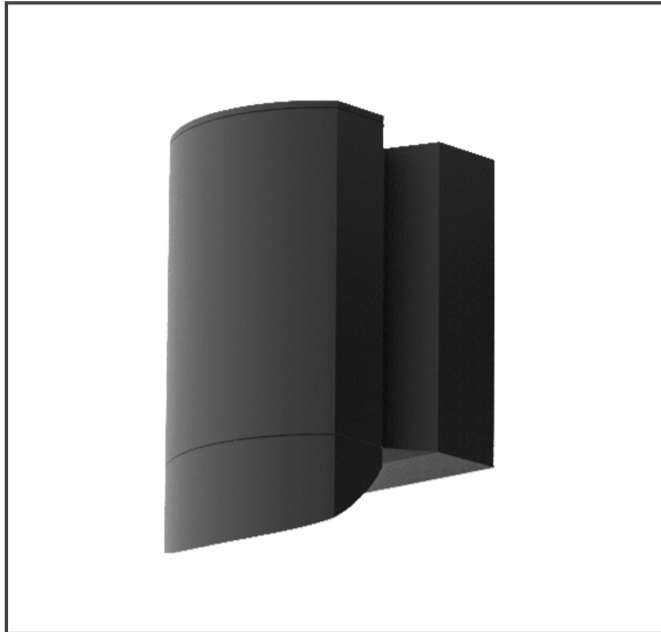

**Kailux**

Last Update : 2023 . 08

**Code**  
E0410-10C30Z000

**Technical data**

LED Source	COB
Luminous Flux (lm)	715(3000K)
Power (W)	7.5
Luminous efficiency (lm/W)	95
Beam angle (°)	12, 24, 36
Color Temperature (K)	3000
CRI	≥80
Installation	Wall
Dimension (mm)	135 x 107 x 85
Housing	Diecast aluminium body, Stainless steel screws, Silicone seal gaskets
Diffuser	Clear tempered glass
Reflector	Aluminium
Optic	-
IP rating	65
Finish Color	Dark gray powdercoat finish
Electrical Data	AC 220~240V, 50~60 Hz
Control	-
Certification	KS

**Drawing**

**Photometric Data**

Condition	7.5W . 3000K . 715lm
-----------	----------------------

Kailux

Last Update : 2023 . 08

**Code**  
E0410-10C30Z000-H

**Technical data**

LED Source	COB
Luminous Flux (lm)	747(3000K)
Power (W)	7.5
Luminous efficiency (lm/W)	99
Beam angle (°)	12, 24, 36
Color Temperature (K)	3000
CRI	≥80
Installation	Wall
Dimension (mm)	165 x 107 x 85
Housing	Diecast aluminium body, Stainless steel screws, Silicone seal gaskets
Diffuser	Clear tempered glass
Reflector	Aluminium
Optic	-
IP rating	65
Finish Color	Dark gray powdercoat finish
Electrical Data	AC 220~240V, 50~60 Hz
Control	-
Certification	KS

**Drawing**

**Photometric Data**

Condition	7.5W . 3000K . 747lm
-----------	----------------------