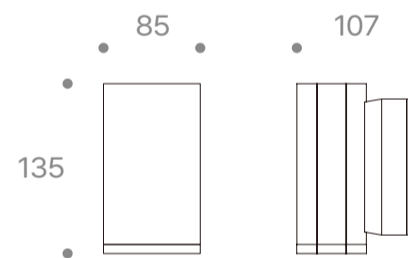

**Kailux**

Last Update : 2023 . 08

**Code**  
E0410-10C30Z000

**Technical data**

LED Source	COB
Luminous Flux (lm)	715(3000K)
Power (W)	7.5
Luminous efficiency (lm/W)	95
Beam angle (°)	12, 24, 36
Color Temperature (K)	3000
CRI	≥80
Installation	Wall
Dimension (mm)	135 x 107 x 85
Housing	Diecast aluminium body, Stainless steel screws, Silicone seal gaskets
Diffuser	Clear tempered glass
Reflector	Aluminium
Optic	-
IP rating	65
Finish Color	Dark gray powdercoat finish
Electrical Data	AC 220~240V, 50~60 Hz
Control	-
Certification	KS

**Drawing**

**Photometric Data**

Condition	7.5W . 3000K . 715lm
-----------	----------------------

Kailux

Last Update : 2023 . 08

**Code**  
E0410-10C30Z000-H

**Technical data**

LED Source	COB
Luminous Flux (lm)	747(3000K)
Power (W)	7.5
Luminous efficiency (lm/W)	99
Beam angle (°)	12, 24, 36
Color Temperature (K)	3000
CRI	≥80
Installation	Wall
Dimension (mm)	165 x 107 x 85
Housing	Diecast aluminium body, Stainless steel screws, Silicone seal gaskets
Diffuser	Clear tempered glass
Reflector	Aluminium
Optic	-
IP rating	65
Finish Color	Dark gray powdercoat finish
Electrical Data	AC 220~240V, 50~60 Hz
Control	-
Certification	KS

**Drawing**

**Photometric Data**

Condition	7.5W . 3000K . 747lm
-----------	----------------------