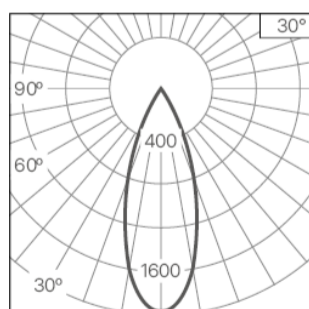

**Kailux**

Last Update : 2023 . 08

**Code**  
E0410-10C30Z000

**Technical data**

LED Source	COB
Luminous Flux (lm)	715(3000K)
Power (W)	7.5
Luminous efficiency (lm/W)	95
Beam angle (°)	12, 24, 36
Color Temperature (K)	3000
CRI	≥80
Installation	Wall
Dimension (mm)	135 x 107 x 85
Housing	Diecast aluminium body, Stainless steel screws, Silicone seal gaskets
Diffuser	Clear tempered glass
Reflector	Aluminium
Optic	-
IP rating	65
Finish Color	Dark gray powdercoat finish
Electrical Data	AC 220~240V, 50~60 Hz
Control	-
Certification	KS

**Drawing**

**Photometric Data**

Condition	7.5W . 3000K . 715lm
-----------	----------------------

Kailux

Last Update : 2023 . 08

**Code**  
E0410-10C30Z000-H

**Technical data**

LED Source	COB
Luminous Flux (lm)	747(3000K)
Power (W)	7.5
Luminous efficiency (lm/W)	99
Beam angle (°)	12, 24, 36
Color Temperature (K)	3000
CRI	≥80
Installation	Wall
Dimension (mm)	165 x 107 x 85
Housing	Diecast aluminium body, Stainless steel screws, Silicone seal gaskets
Diffuser	Clear tempered glass
Reflector	Aluminium
Optic	-
IP rating	65
Finish Color	Dark gray powdercoat finish
Electrical Data	AC 220~240V, 50~60 Hz
Control	-
Certification	KS

**Drawing**

**Photometric Data**

Condition	7.5W . 3000K . 747lm
-----------	----------------------