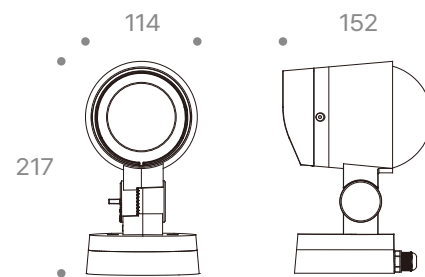

Kailux

Last Update : 2023 . 08

Code
E0630-20C30A000

Technical data

LED Source	COB
Luminous Flux (lm)	1776
Power (W)	20
Luminous efficiency (lm/W)	89
Beam angle (°)	15
Color Temperature (K)	3000
CRI	≥80
Installation	Floor
Dimension (mm)	Ø140 x 152 x 217
Housing	Diecast aluminium body, Stainless steel screws, Silicone seal gaskets
Diffuser	Clear tempered glass
Reflector	-
Socket	-
IP rating	65
Finish Color	Dark gray powdercoat finish
Electrical Data	AC 220~240V, 50~60 Hz
Control	-
Certification	-

Drawing

Photometric Data

Condition	-
-----------	---