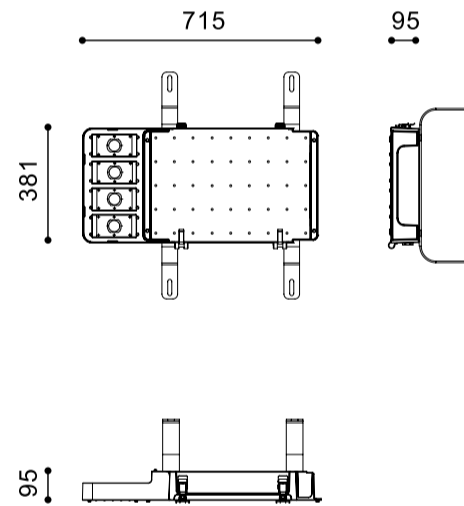

Kailux

Last Update : 2020 . 08

Code  
E0701

Technical data

LED Source	COB
Luminous Flux (lm)	13561(5700K)
Power (W)	100
Luminous efficiency (lm/W)	141
Beam angle (°)	Asymmetry
Color Temperature (K)	3000~6000
CRI	≥85
Installation	Wall, Ceiling
Dimension (mm)	715 x 381 x 95
Housing	Diecast aluminium body, Stainless steel screws, Silicone seal gaskets
Diffuser	-
Reflector	-
Optic	Silicone lens
IP rating	66
Finish Color	Dark gray or Silver powdercoat finish
Electrical Data	AC 220~240V, 50~60 Hz
Control	-
Weight (Kg)	10
Certification	KS, 친환경, 성능인증, 고효율, 우수조달, 전자파 적합등록

Drawing

Photometric Data

Condition	100W . 5700K . 13561lm
-----------	------------------------

E0701

— C0/C180 ····· C90/C2