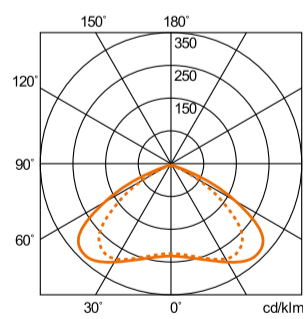

Kailux

Last Update : 2020 . 08

Code  
E0701

Technical data

LED Source	COB
Luminous Flux (lm)	13561(5700K)
Power (W)	100
Luminous efficiency (lm/W)	141
Beam angle (°)	Asymmetry
Color Temperature (K)	3000~6000
CRI	≥85
Installation	Wall, Ceiling
Dimension (mm)	715 x 381 x 95
Housing	Diecast aluminium body, Stainless steel screws, Silicone seal gaskets
Diffuser	-
Reflector	-
Optic	Silicone lens
IP rating	66
Finish Color	Dark gray or Silver powdercoat finish
Electrical Data	AC 220~240V, 50~60 Hz
Control	-
Weight (Kg)	10
Certification	KS, 친환경, 성능인증, 고효율, 우수조달, 전자파 적합등록

Drawing

Photometric Data

Condition	100W . 5700K . 13561lm
-----------	------------------------

E0701

— C0/C180 ····· C90/C2